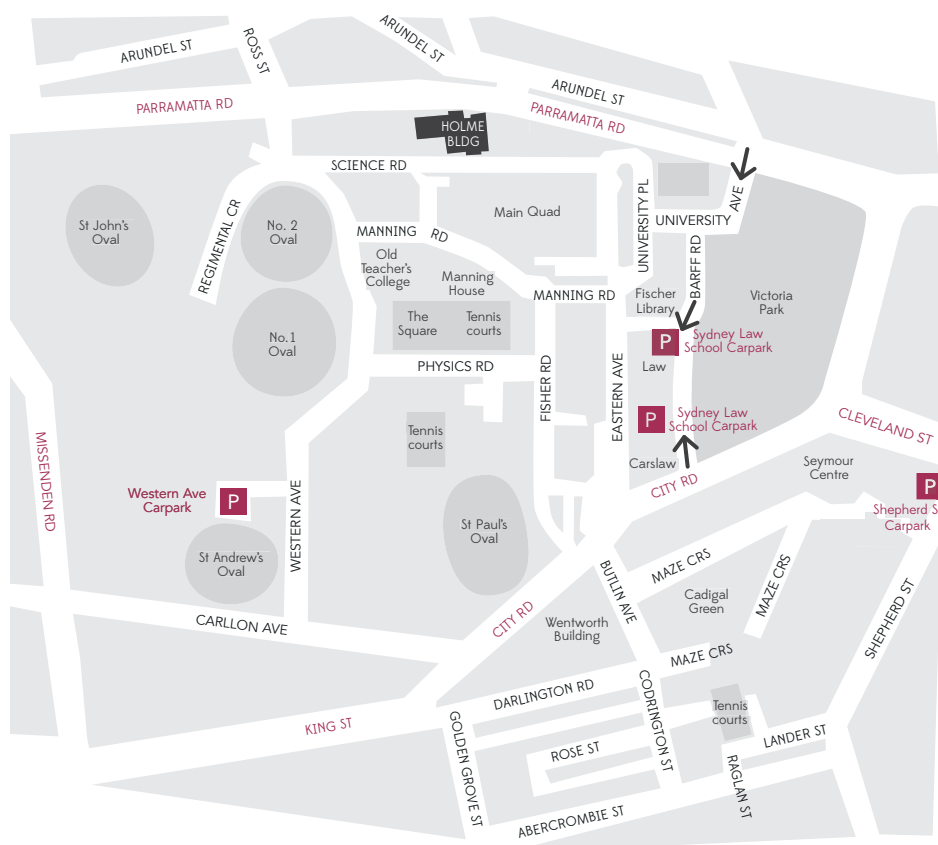

HOSTCO

Map and Directions

Driving away from the city on Parramatta Rd

Turn left at Ross Street entrance
Take first left onto Science Road
Drive up Science Road until you reach a HostCo sign and enter the Holme Building via the Refectory stairs

Driving towards the city

Enter via Ross Street
Take first left onto Science Road
Drive up Science Road until you reach a HostCo sign and enter the Holme Building via the Refectory stairs

Walking on Parramatta Rd from footbridge bus stop

Enter grounds via the footbridge stairs
Turn right onto Science Road
Walk down Science Road until you reach a HostCo sign and enter the Holme building via the Refectory stairs

Parking

The parking meters are “Pay by Plate”. Park your vehicle, go to the meter, pay the fee and enter your vehicle’s registration number and go on your way.

To locate parking spaces on the Camperdown/Darlington Campus, go to [MazeMaps](#) and select the icon for ‘Car Parking’, ‘Motorbike Parking’ or ‘Parking- Accessible’

Carpark	Restrictions	Casual Rates
Shepherd St	N/A	\$4 hourly rate (maximum \$24)
Sydney Law School Carpark	Mon-Fri From 4:30m only*	\$4 hourly rate (maximum \$24)
Western Avenue Carpark	Mon-Fri From 4:30pm only*	\$4 hourly rate (maximum 2 hour limit)
Parramatta Road	Free 10am-3pm	NA
Arundel Street	Limited free or hourly parking	NA