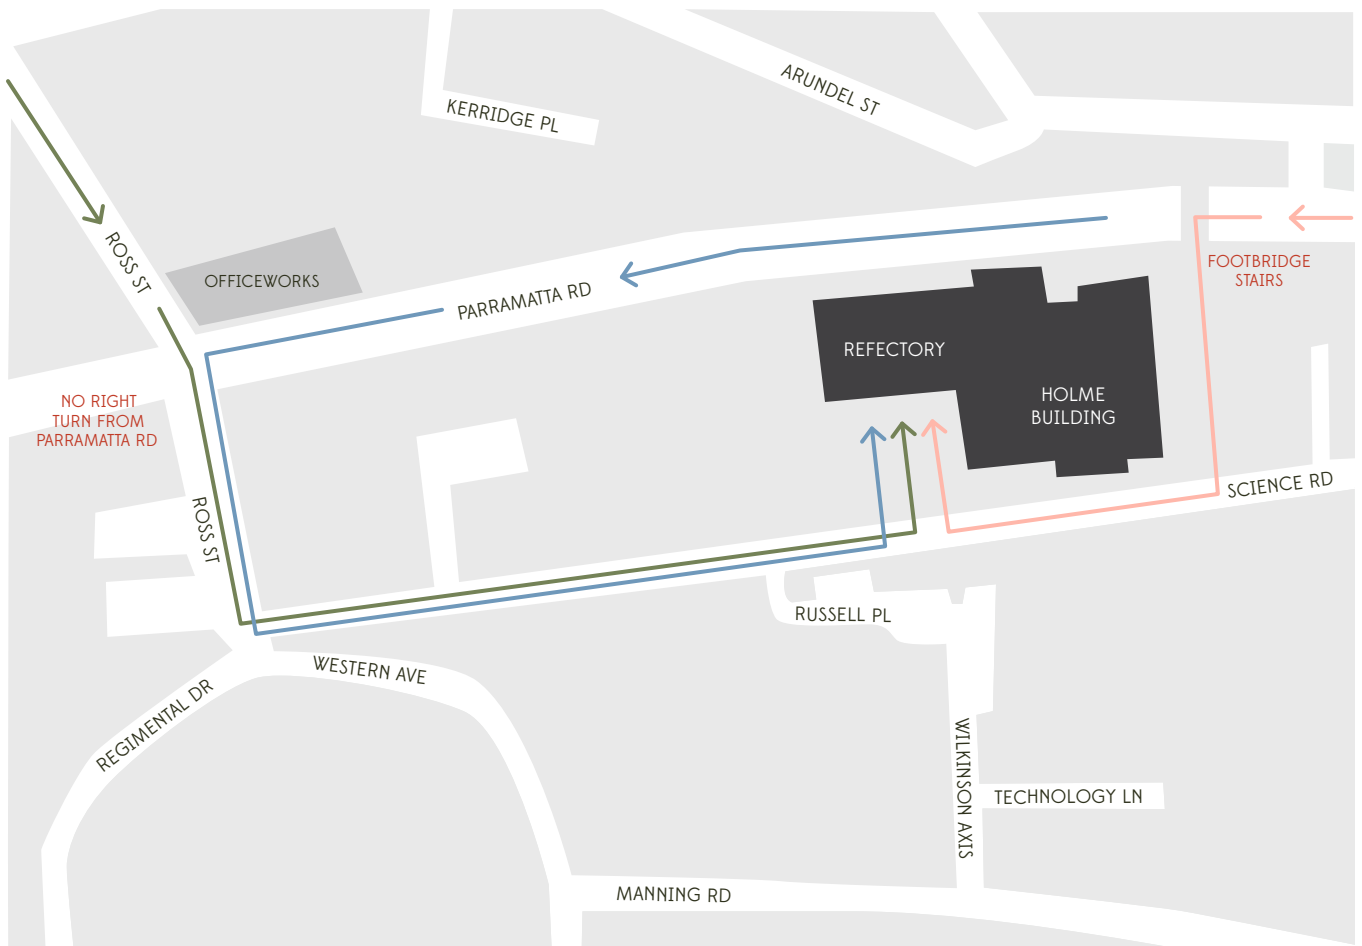

HOSTCO

Map and Directions

Driving away from the city on Parramatta Rd

Turn left at Ross Street entrance
Take first left onto Science Road
Drive up Science Road until you reach a HostCo sign and enter the Holme Building via the Refectory stairs

Driving towards the city

Enter via Ross Street
Take first left onto Science Road
Drive up Science Road until you reach a HostCo sign and enter the Holme Building via the Refectory stairs

Walking on Parramatta Rd from footbridge bus stop

Enter grounds via the footbridge stairs
Turn right onto Science Road
Walk down Science Road until you reach a HostCo sign and enter the Holme building via the Refectory stairs

Parking

The parking meters are “Pay by Plate”. Park your vehicle, go to the meter, pay the fee and enter your vehicle’s registration number and go on your way.